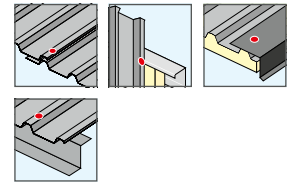

Applications