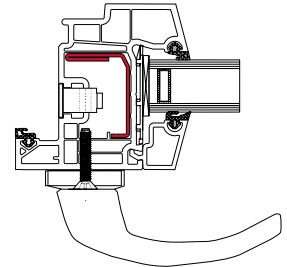

Metric screw

Application range

- > Fastening window handles (window olives)

Properties

- > Steel quality grade 4.8
- > With dog point
- > With metric thread

Technical specifications

Cross references

Bit cross recess H2

Product online

Order description	Length [mm]	PU [pieces]	Price/100 [EUR]	Article number	EAN
zinc-plated, blue passivated					
Metric screw M5x40	40	500		2237540401	4061245041452
Metric screw M5x48	48	250		2237548401	4061245041445